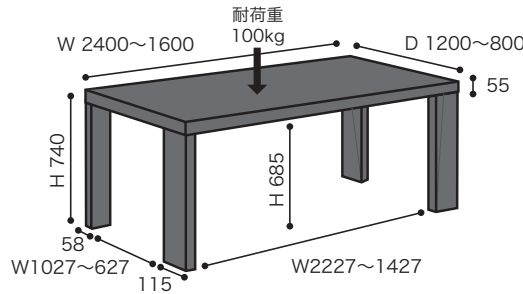

DINING TABLE ダイニングテーブル

ROSETDEDICATO ロゼデディカート

ダイニングテーブル

天板カラー

ROSETDEDICATO/Didier Gomez 2005

ロゼデディカート/ディジェ コメズ

D	W	カラー	2400	2300	2200	2100	2000	1900	1800	1700	1600
1200		BKO NO	¥484,000 (本体¥440,000)	¥473,000 (本体¥430,000)	¥462,000 (本体¥420,000)	¥451,000 (本体¥410,000)	¥434,500 (本体¥395,000)	¥429,000 (本体¥390,000)	¥423,500 (本体¥385,000)	¥418,000 (本体¥380,000)	¥412,500 (本体¥375,000)
		NW WHツヤ TAPツヤ	¥528,000 (本体¥480,000)	¥517,000 (本体¥470,000)	¥506,000 (本体¥460,000)	¥495,000 (本体¥450,000)	¥478,500 (本体¥435,000)	¥473,000 (本体¥430,000)	¥467,500 (本体¥425,000)	¥462,000 (本体¥420,000)	¥456,500 (本体¥415,000)
		RBK	¥583,000 (本体¥530,000)	¥572,000 (本体¥520,000)	¥561,000 (本体¥510,000)	¥550,000 (本体¥500,000)	¥533,500 (本体¥485,000)	¥528,000 (本体¥480,000)	¥522,500 (本体¥475,000)	¥517,000 (本体¥470,000)	¥511,500 (本体¥465,000)
1100		BKO NO	¥478,500 (本体¥435,000)	¥467,500 (本体¥425,000)	¥456,500 (本体¥415,000)	¥445,500 (本体¥405,000)	¥429,000 (本体¥390,000)	¥423,500 (本体¥385,000)	¥418,000 (本体¥380,000)	¥412,500 (本体¥375,000)	¥407,000 (本体¥370,000)
		NW WHツヤ TAPツヤ	¥522,500 (本体¥475,000)	¥511,500 (本体¥465,000)	¥500,500 (本体¥455,000)	¥489,500 (本体¥445,000)	¥473,000 (本体¥430,000)	¥467,500 (本体¥425,000)	¥462,000 (本体¥420,000)	¥456,500 (本体¥415,000)	¥451,000 (本体¥410,000)
		RBK	¥577,500 (本体¥525,000)	¥566,500 (本体¥515,000)	¥555,500 (本体¥505,000)	¥544,500 (本体¥495,000)	¥528,000 (本体¥480,000)	¥522,500 (本体¥475,000)	¥517,000 (本体¥470,000)	¥511,500 (本体¥465,000)	¥506,000 (本体¥460,000)
1000		BKO NO	¥473,000 (本体¥430,000)	¥462,000 (本体¥420,000)	¥451,000 (本体¥410,000)	¥440,000 (本体¥400,000)	¥423,500 (本体¥385,000)	¥418,000 (本体¥380,000)	¥412,500 (本体¥375,000)	¥407,000 (本体¥370,000)	¥401,500 (本体¥365,000)
		NW WHツヤ TAPツヤ	¥517,000 (本体¥470,000)	¥506,000 (本体¥460,000)	¥495,000 (本体¥450,000)	¥484,000 (本体¥440,000)	¥467,500 (本体¥425,000)	¥462,000 (本体¥420,000)	¥456,500 (本体¥415,000)	¥451,000 (本体¥410,000)	¥445,500 (本体¥405,000)
		RBK	¥572,000 (本体¥520,000)	¥561,000 (本体¥510,000)	¥550,000 (本体¥500,000)	¥539,000 (本体¥490,000)	¥522,500 (本体¥475,000)	¥517,000 (本体¥470,000)	¥511,500 (本体¥465,000)	¥506,000 (本体¥460,000)	¥500,500 (本体¥455,000)
900		BKO NO	¥467,500 (本体¥425,000)	¥456,500 (本体¥415,000)	¥445,500 (本体¥405,000)	¥434,500 (本体¥395,000)	¥418,000 (本体¥380,000)	¥412,500 (本体¥375,000)	¥407,000 (本体¥370,000)	¥401,500 (本体¥365,000)	¥396,000 (本体¥360,000)
		NW WHツヤ TAPツヤ	¥511,500 (本体¥465,000)	¥500,500 (本体¥455,000)	¥489,500 (本体¥445,000)	¥478,500 (本体¥435,000)	¥462,000 (本体¥420,000)	¥456,500 (本体¥415,000)	¥451,000 (本体¥410,000)	¥445,500 (本体¥405,000)	¥440,000 (本体¥400,000)
		RBK	¥566,500 (本体¥515,000)	¥555,500 (本体¥505,000)	¥544,500 (本体¥495,000)	¥533,500 (本体¥485,000)	¥517,000 (本体¥470,000)	¥511,500 (本体¥465,000)	¥506,000 (本体¥460,000)	¥500,500 (本体¥455,000)	¥495,000 (本体¥450,000)
800		BKO NO	¥462,000 (本体¥420,000)	¥451,000 (本体¥410,000)	¥440,000 (本体¥400,000)	¥429,000 (本体¥390,000)	¥412,500 (本体¥375,000)	¥407,000 (本体¥370,000)	¥401,500 (本体¥365,000)	¥396,000 (本体¥360,000)	¥390,500 (本体¥355,000)
		NW WHツヤ TAPツヤ	¥506,000 (本体¥460,000)	¥495,000 (本体¥450,000)	¥484,000 (本体¥440,000)	¥473,000 (本体¥430,000)	¥456,500 (本体¥415,000)	¥451,000 (本体¥410,000)	¥445,500 (本体¥405,000)	¥440,000 (本体¥400,000)	¥434,500 (本体¥395,000)
		RBK	¥561,000 (本体¥510,000)	¥550,000 (本体¥500,000)	¥539,000 (本体¥490,000)	¥528,000 (本体¥480,000)	¥511,500 (本体¥465,000)	¥506,000 (本体¥460,000)	¥500,500 (本体¥455,000)	¥495,000 (本体¥450,000)	¥489,500 (本体¥445,000)