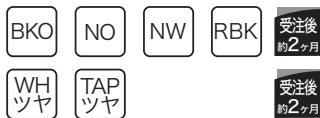

DINING TABLE ダイニングテーブル

ROSETDEDICATO ロゼデディカート

ダイニングテーブル

天板カラー

ROSETDEDICATO/Didier Gomez 2005

ロゼデディカート/ディジェ コメズ